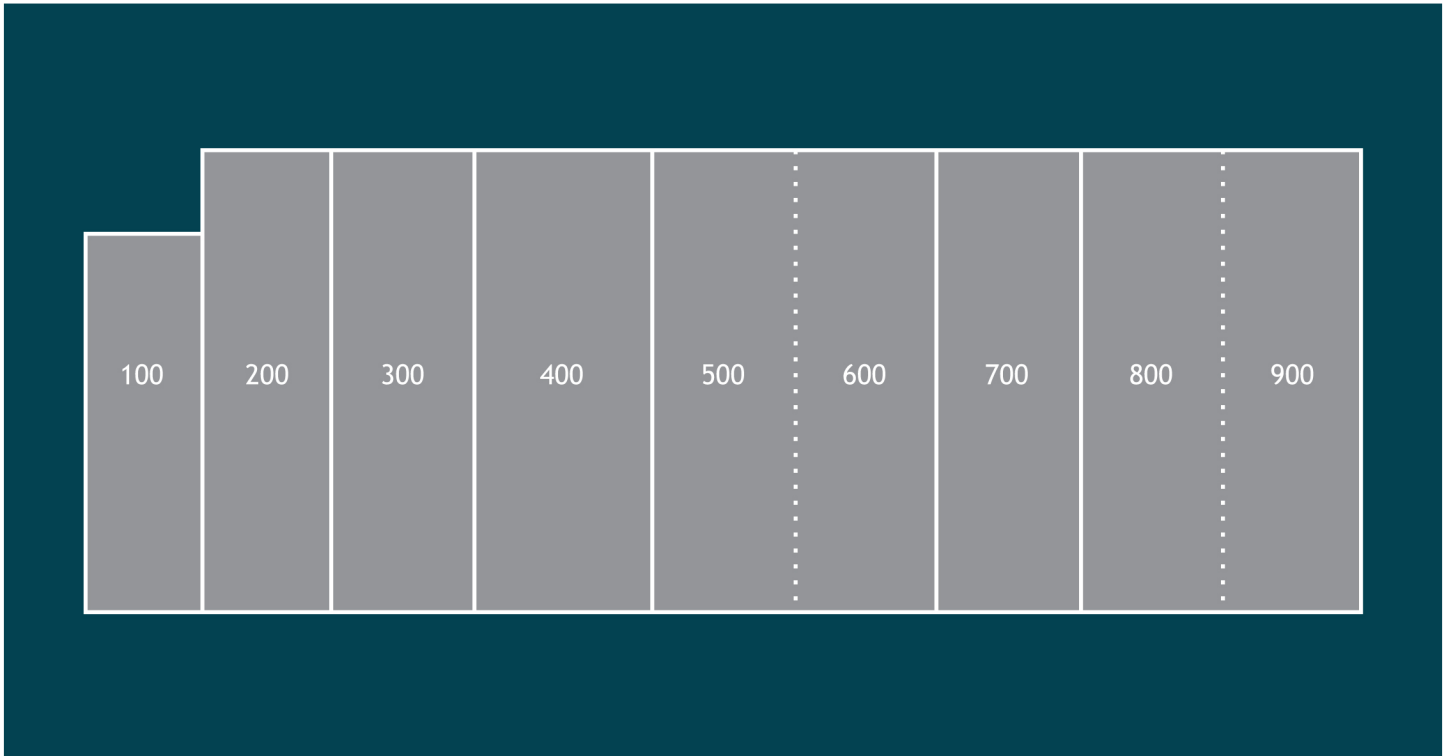

The Shoppes at Chancellor

Unit #	SF
100	825
200	1,056
300	1,165
400	1,442
500	1,186
600	1,165
700	1,165
800	1,165
900	1,165

Chancellor Site Plan